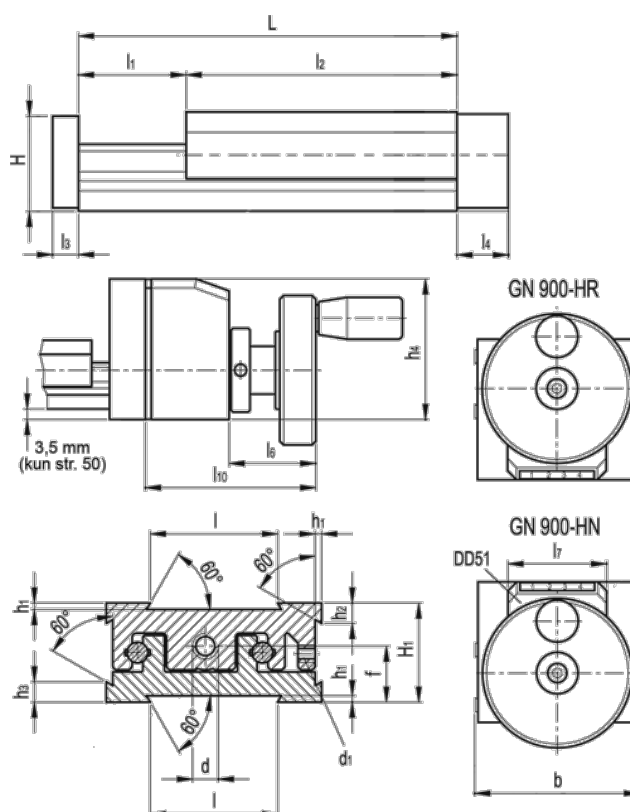

Data Sheet

Article number: 20780021

Description: Adjustable slide unit
GN 900-80-170-50-HR-1

Measures

b = 80	h3 = 10.0	l7 = 33
d = M8x1	h4 = 51	l10 = 66
d1 = M5	l = 50	
f = 20.5	L - l1 = 170-50	
H = 35.5	l2 = 120	
h1 = 2.0	l3 = 8	
H1 = 36	l4 = 16	
h2 = 10.0	l6 = 31	